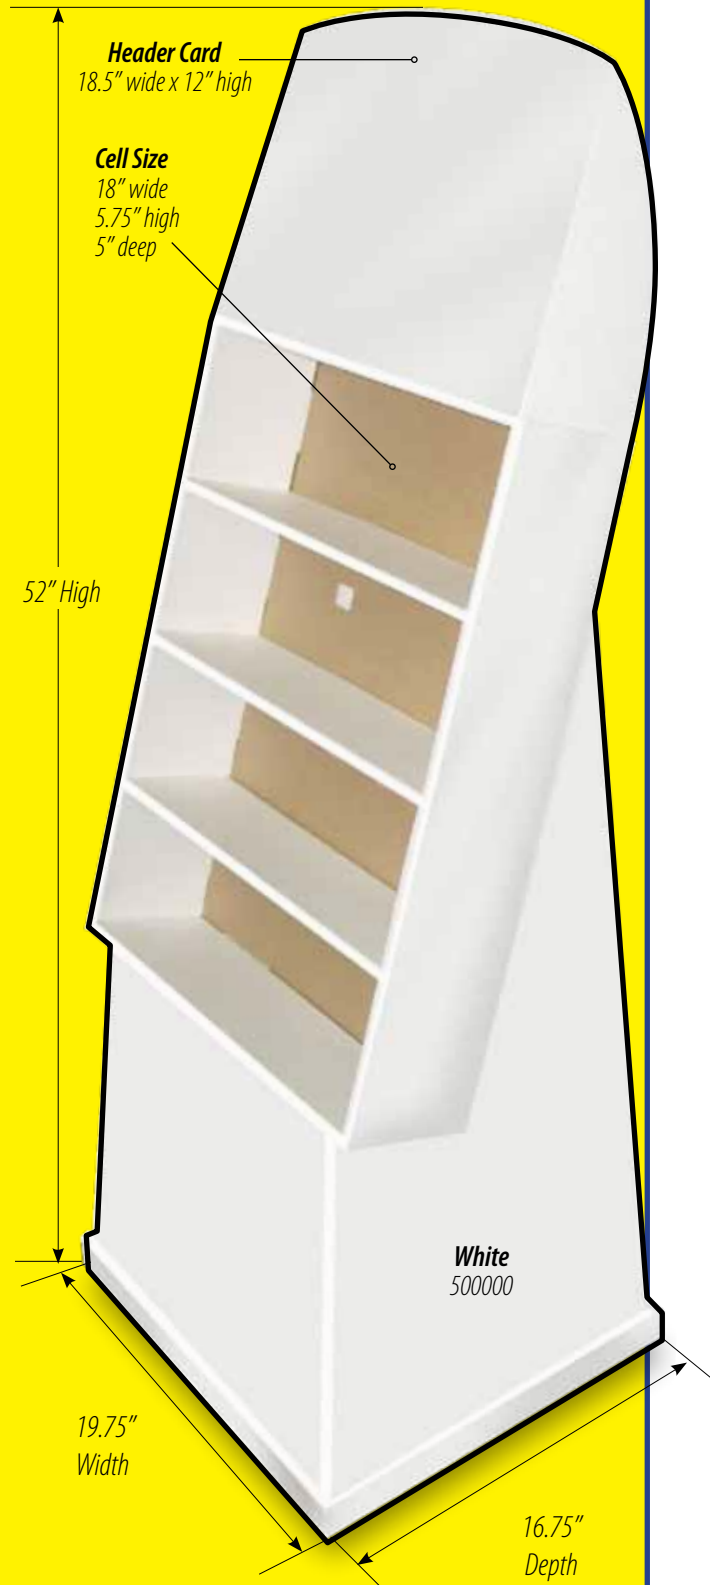

Model: BLK510000 • WHT50000

Black
510000

4 Shelf Display - Wide	
Header Card	18.5" w x 12" h
Height	52"
Cell Size	18" w x 5.75" h x 5" d
Width	19.75"
Depth	16.75"
Max. Weight	30 lbs
Black	510000
White	500000

White
500000

Point of Purchase Displays

Custom or ibox display options designed to get your product noticed!

ibox offers a comprehensive selection of both economical solutions and full color custom designs.